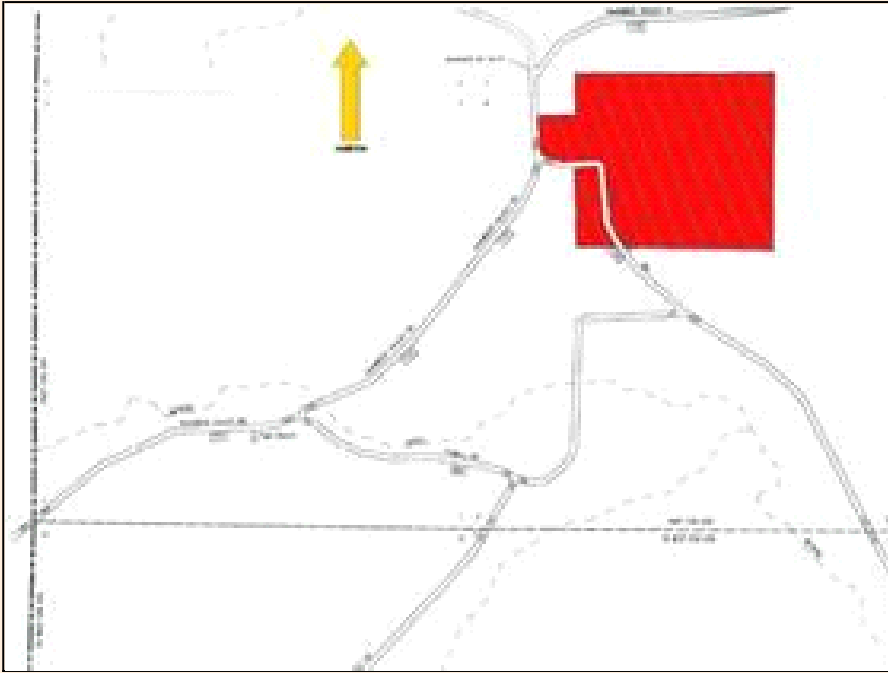

0000 Ragweed Valley Rd Royal Property

Prime Acreage

PROPERTY DETAILS

Listing Price: **\$238,000**

Listing Address: 0000 Ragweed Valley Rd
Royal AR 71968

Full Baths: 0

Partial Baths: 0

Lot Size: 70 acres

Style: rural land

Schools: Mount Ida

QR Code:

On a SmartPhone?
Scan the QR code
to see this listing

PROPERTY DESCRIPTION

Great land tract in hard to find area. Property starts at corner of Ragweed Valley and Meyer Creek Road. 60 acres on left with Hill top building sites. 10 Acres on right starting past corner of Meyer Creek. Old road on property goes to back property line. Owner says SELL!! Borders National Forest property. Wooded with Vista Views.